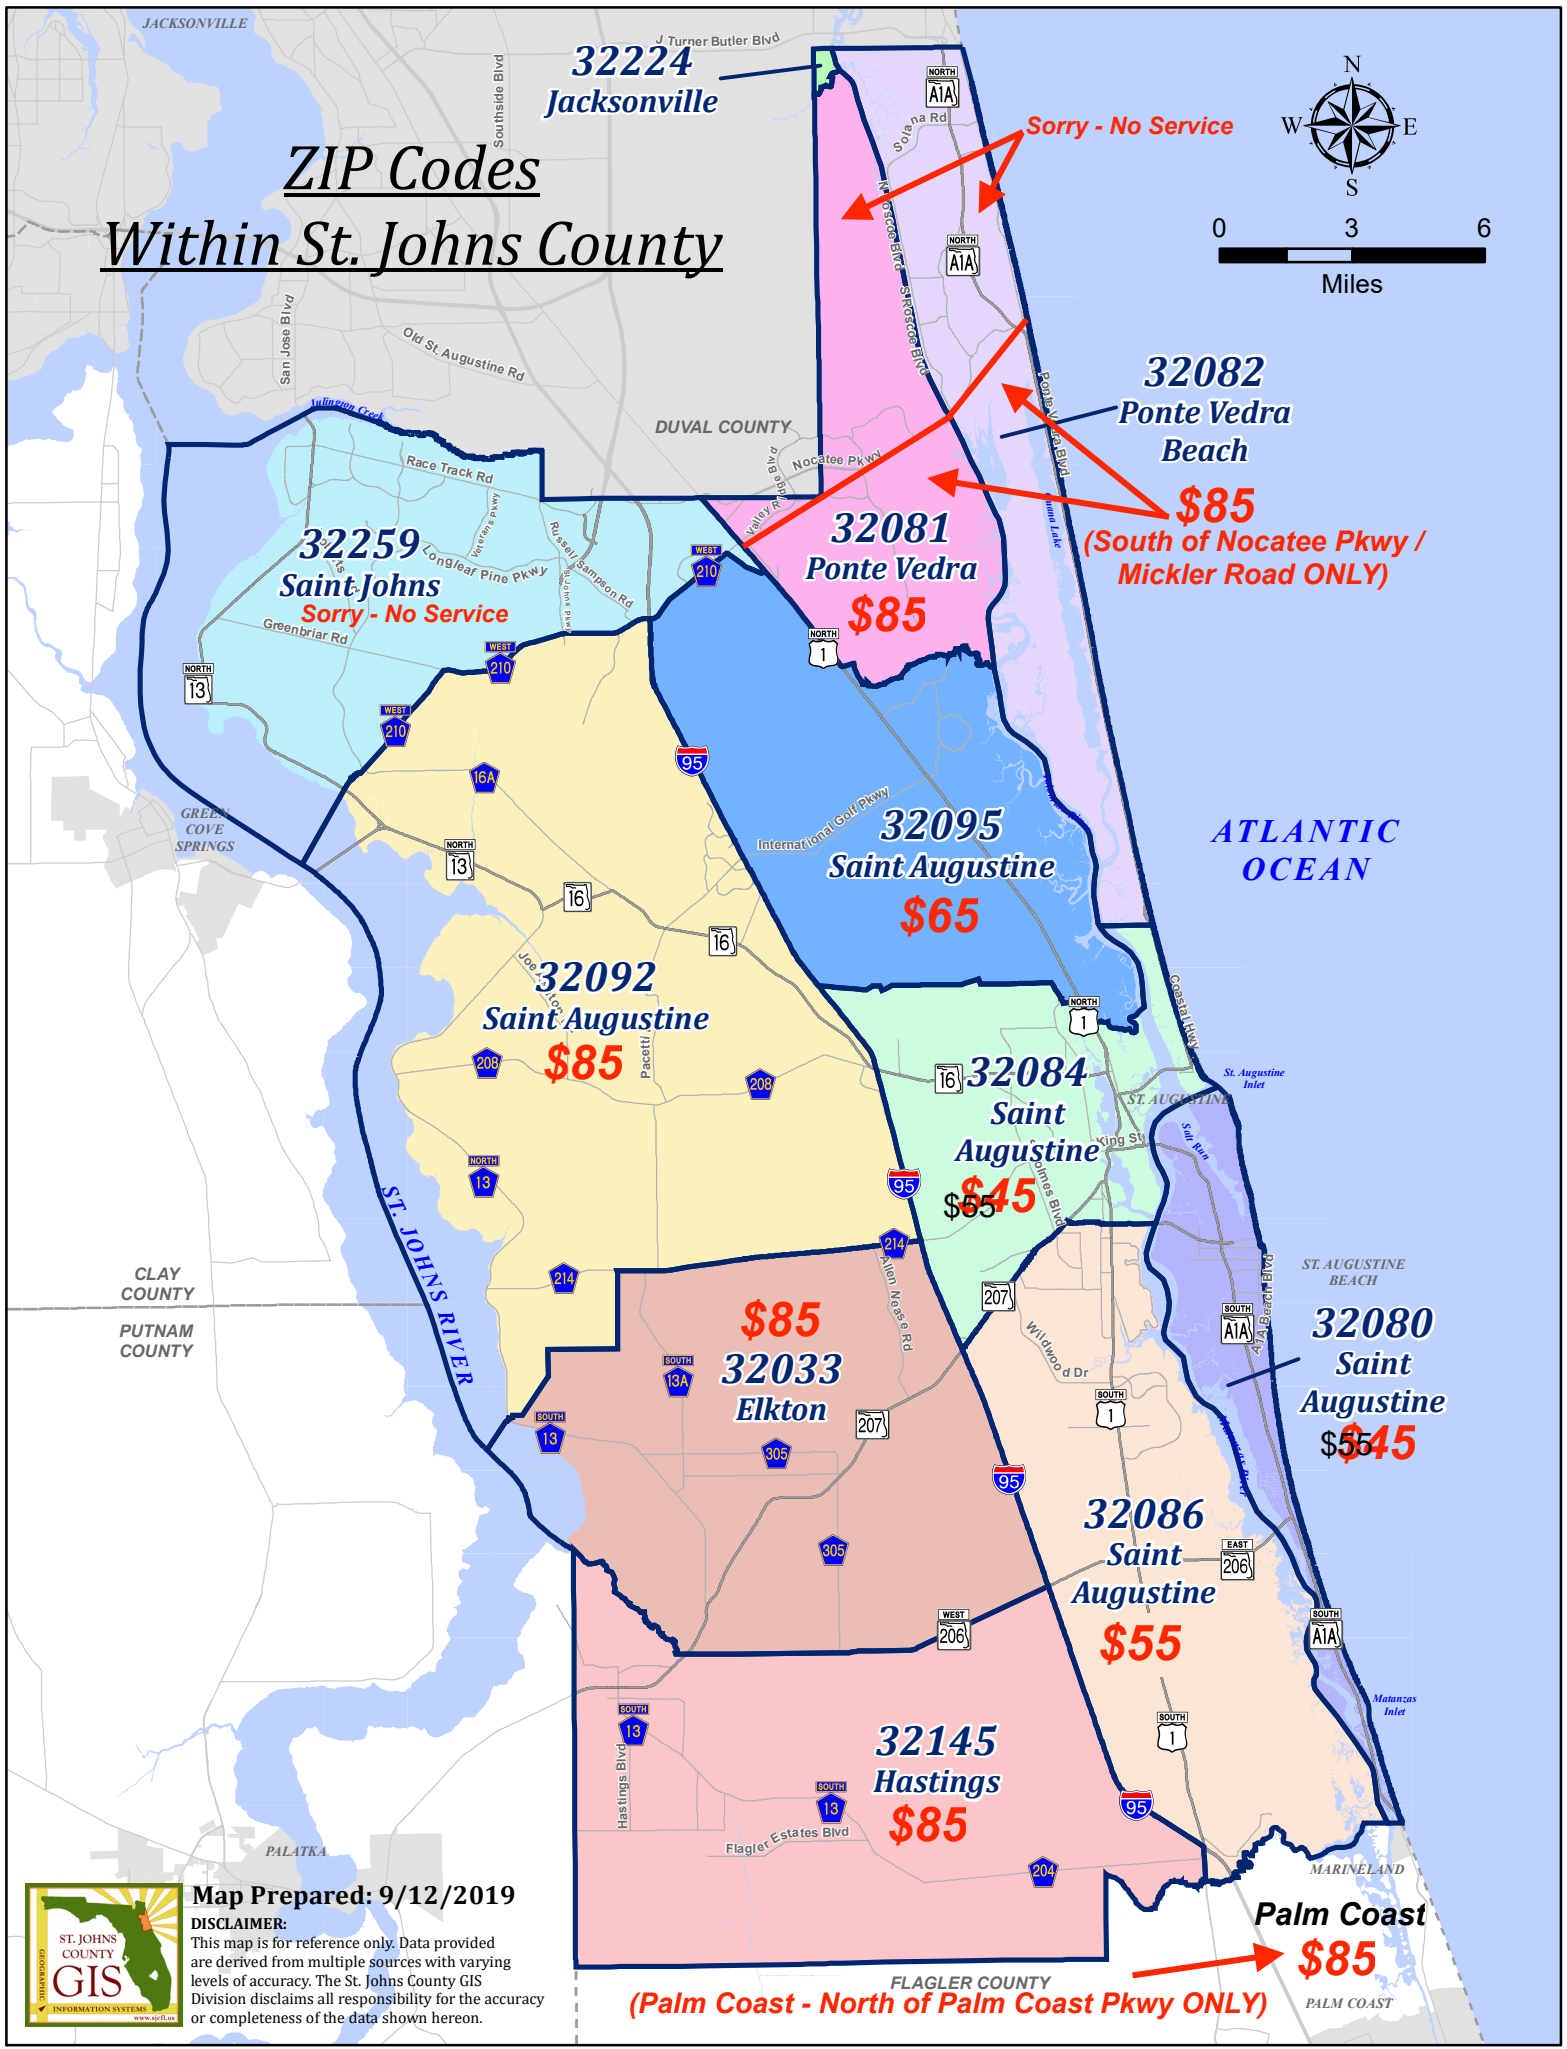

# ZIP Codes Within St. Johns County

**32224**  
Jacksonville

*Sorry - No Service*

**32082**  
Ponte Vedra  
Beach

**\$85**  
*(South of Nocatee Pkwy /  
Mickler Road ONLY)*

**32081**  
Ponte Vedra  
**\$85**

**32095**  
Saint Augustine  
**\$65**

**ATLANTIC  
OCEAN**

**32092**  
Saint Augustine  
**\$85**

**32084**  
Saint  
Augustine  
**\$45**

**32080**  
Saint  
Augustine  
**\$45**

**\$85**  
**32033**  
Elkton

**32086**  
Saint  
Augustine  
**\$55**

**32145**  
Hastings  
**\$85**

**Palm Coast**  
**\$85**

**(Palm Coast - North of Palm Coast Pkwy ONLY)**

**Map Prepared: 9/12/2019**  
**DISCLAIMER:**  
This map is for reference only. Data provided are derived from multiple sources with varying levels of accuracy. The St. Johns County GIS Division disclaims all responsibility for the accuracy or completeness of the data shown herein.