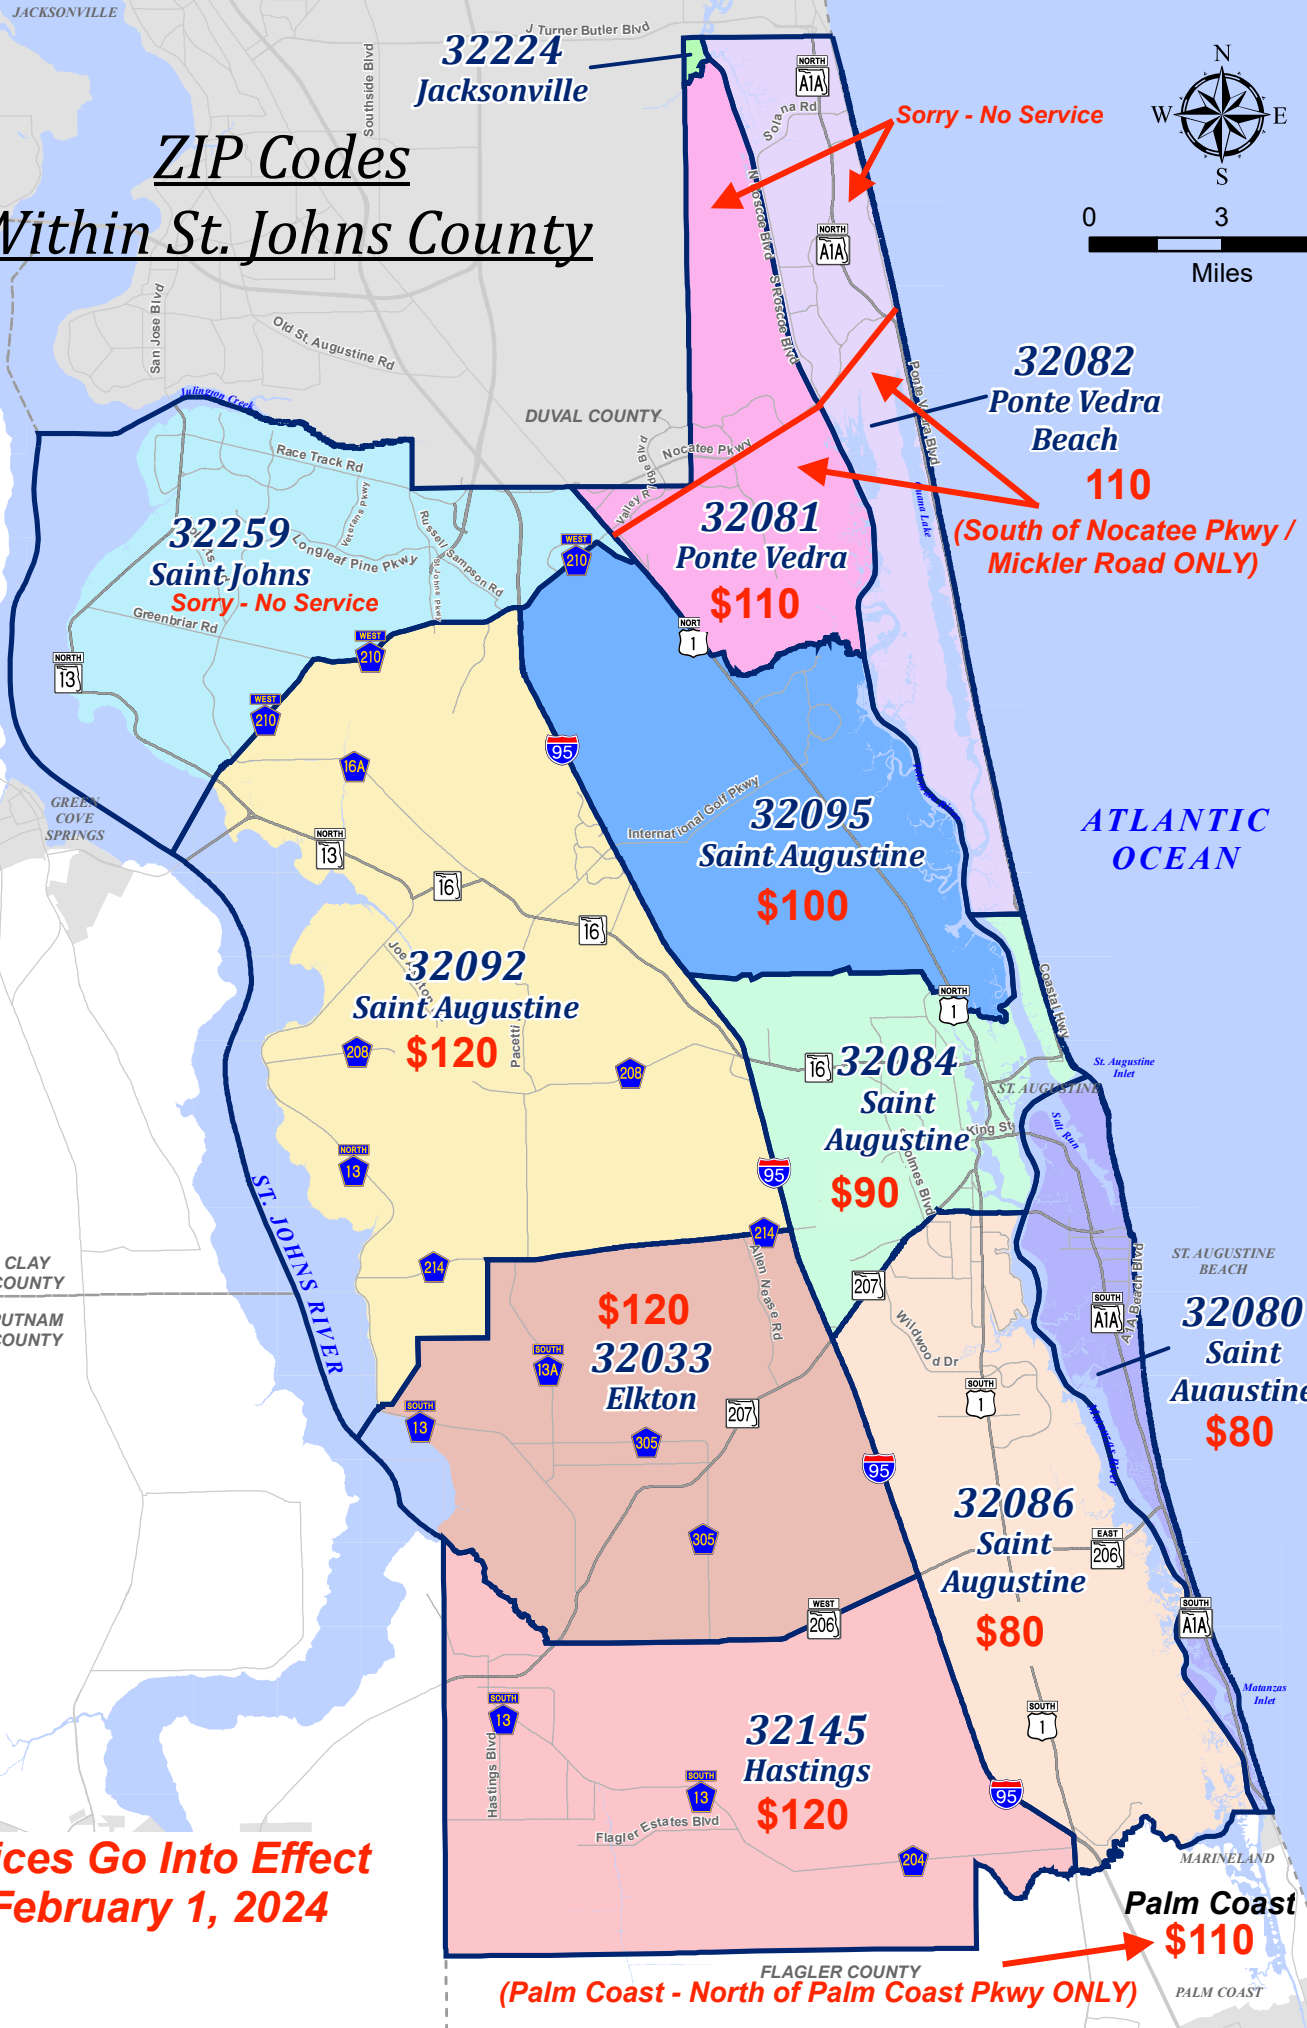

# ZIP Codes Within St. Johns County

**32224**  
**Jacksonville**

**Sorry - No Service**

**32082**  
**Ponte Vedra Beach**

**110**  
**(South of Nocatee Pkwy / Mickler Road ONLY)**

**32259**  
**Saint Johns**  
**Sorry - No Service**

**32081**  
**Ponte Vedra**  
**\$110**

**32095**  
**Saint Augustine**  
**\$100**

**ATLANTIC OCEAN**

**32092**  
**Saint Augustine**  
**\$120**

**32084**  
**Saint Augustine**  
**\$90**

CLAY COUNTY  
PUTNAM COUNTY

**\$120**  
**32033**  
**Elkton**

**32080**  
**Saint Augustine**  
**\$80**

**32086**  
**Saint Augustine**  
**\$80**

**32145**  
**Hastings**  
**\$120**

**Prices Go Into Effect**  
**February 1, 2024**

**Palm Coast**  
**\$110**

**(Palm Coast - North of Palm Coast Pkwy ONLY)**

FLAGLER COUNTY

PALM COAST