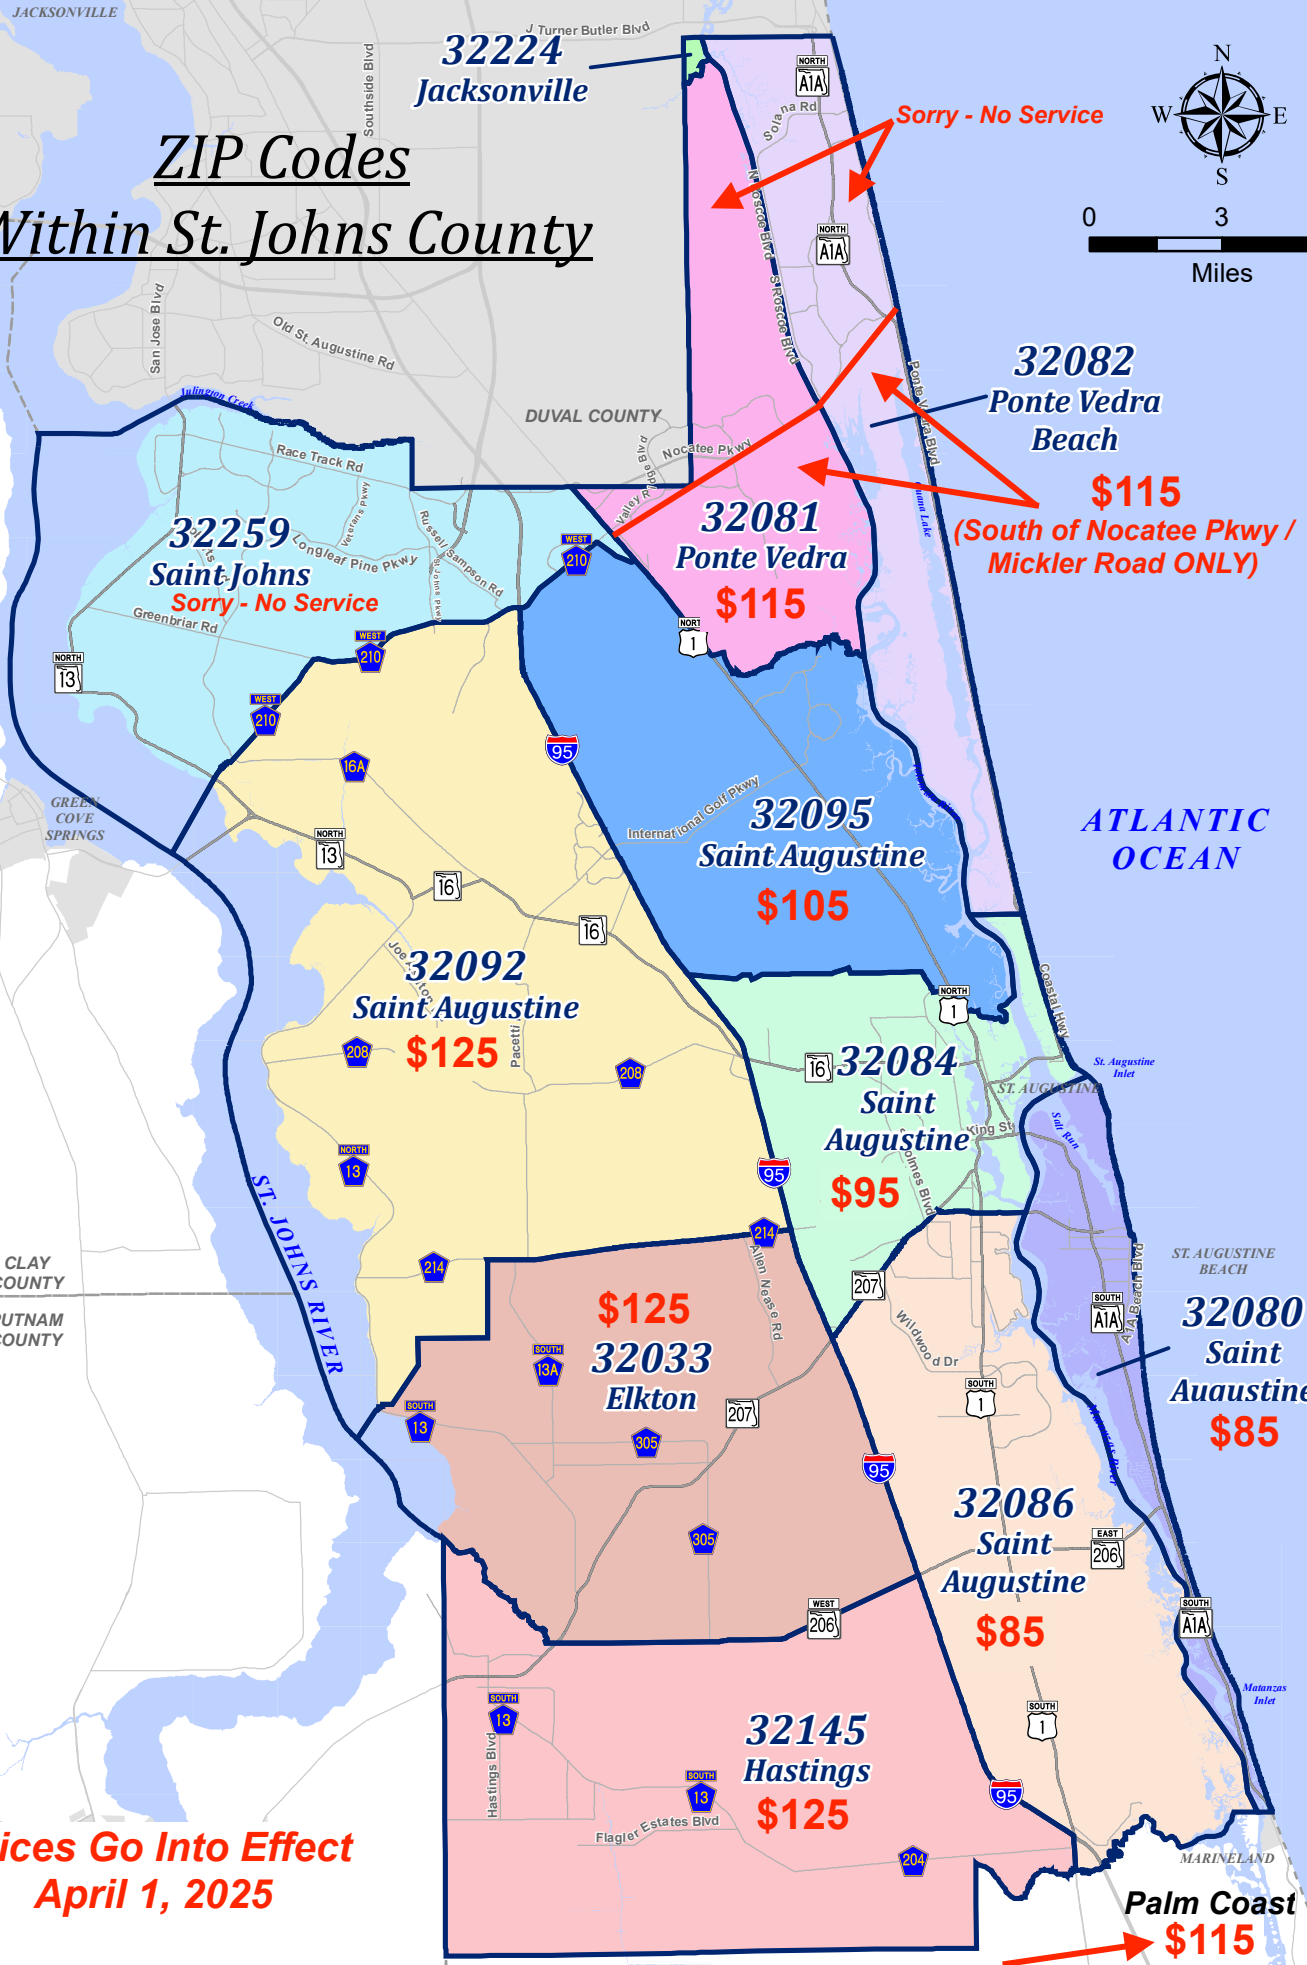

ZIP Codes Within St. Johns County

Sorry - No Service

\$115
(South of Nocatee Pkwy / Mickler Road ONLY)

**Prices Go Into Effect
April 1, 2025**

For Homes Up to 2000 sq ft.

(Palm Coast - North of Palm Coast Pkwy ONLY)